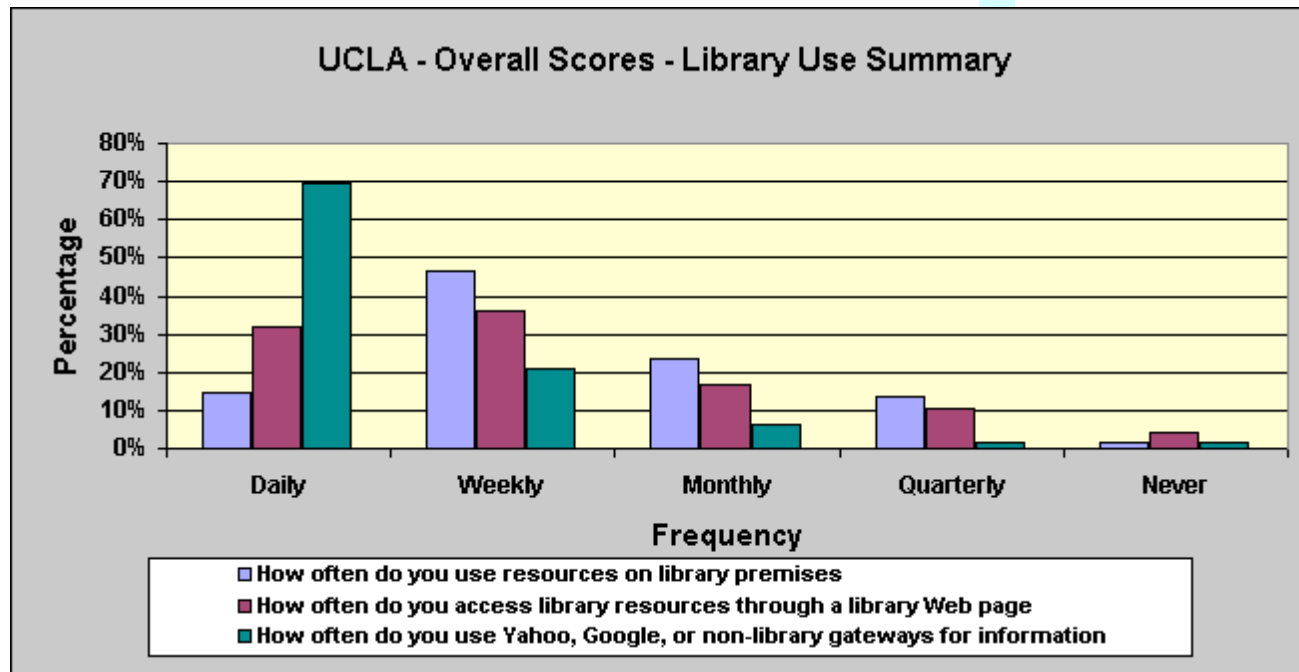

Appendix 5 – UCLA Library Use Data

UCLA Overall							ARL Overall					
Library Use Summary												
Question	Daily	Weekly	Monthly	Quarterly	Never	n	Daily	Weekly	Monthly	Quarterly	Never	n
How often do you use resources on library premises?	82	258	131	74	9	554	3,304	10,357	7,093	589	589	25,176
How often do you use resources on library premises?	14.80%	46.57%	23.65%	13.36%	1.62%		13.12%	41.14%	28.17%	2.34%	2.34%	
How often do you access library resources through a library Web page?	177	201	94	58	24	554	5,780	10,747	5,032	2,371	1,245	25,176
How often do you access library resources through a library Web page?	31.95%	36.28%	16.97%	10.47%	4.33%		22.96%	42.69%	19.99%	9.42%	4.95%	
How often do you use Yahoo, Google, or non-library gateways for information?	385	117	34	10	8	554	15,504	6,247	1,803	819	799	25,176
How often do you use Yahoo, Google, or non-library gateways for information?	69.49%	21.12%	6.14%	1.81%	1.44%		61.58%	24.81%	7.16%	3.25%	3.17%	

UCLA Undergrads							ARL Undergrads					
Library Use Summary												
Question	Daily	Weekly	Monthly	Quarterly	Never	n	Daily	Weekly	Monthly	Quarterly	Never	n
How often do you use resources on library premises?	21	77	45	21	3	167	1,659	4,114	2,474	1,203	136	9,586
How often do you use resources on library premises?	12.57%	46.11%	26.95%	12.57%	1.80%		17.31%	42.92%	25.81%	12.55%	1.42%	
How often do you access library resources through a library Web page?	10	56	50	38	13	167	971	3,861	2,796	1,309	648	9,586
How often do you access library resources through a library Web page?	5.99%	33.53%	29.94%	22.75%	7.78%		10.13%	40.28%	29.17%	13.66%	6.76%	
How often do you use Yahoo, Google, or non-library gateways for information?	117	36	9	5	0	167	5,838	2,537	722	266	221	9,586
How often do you use Yahoo, Google, or non-library gateways for information?	70.06%	21.56%	5.39%	2.99%	0.00%		60.90%	26.47%	7.53%	2.77%	2.31%	