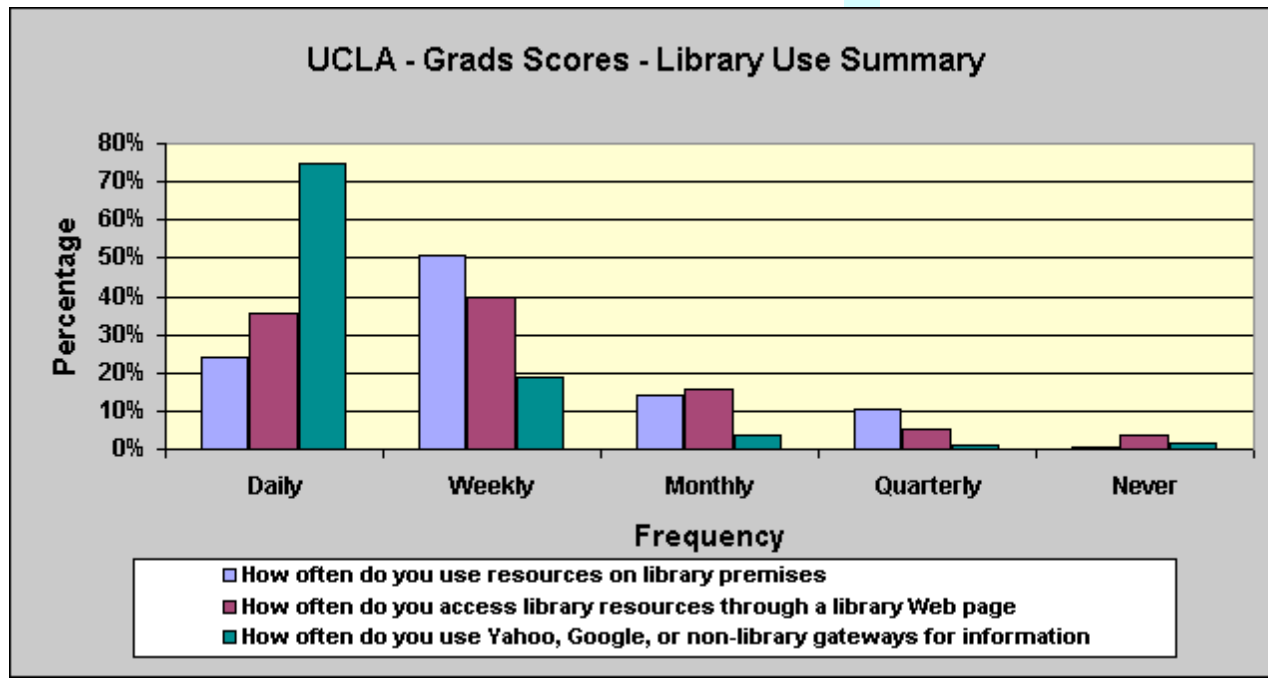

UCLA Grads							ARL Grads					
Library Use Summary												
Question	Daily	Weekly	Monthly	Quarterly	Never	n	Daily	Weekly	Monthly	Quarterly	Never	n
How often do you use resources on library premises?	41	87	24	18	1	171	1,172	3,585	2,005	835	159	7,756
How often do you use resources on library premises?	23.98%	50.88%	14.04%	10.53%	0.58%		15.11%	46.22%	25.85%	10.77%	2.05%	
How often do you access library resources through a library Web page?	61	68	27	9	6	171	2,410	3,795	1,076	330	145	7,756
How often do you access library resources through a library Web page?	35.67%	39.77%	15.79%	5.26%	3.51%		31.07%	48.93%	13.87%	4.25%	1.87%	
How often do you use Yahoo, Google, or non-library gateways for information?	128	32	6	2	3	171	4,897	1,810	552	250	247	7,756
How often do you use Yahoo, Google, or non-library gateways for information?	74.85%	18.71%	3.51%	1.17%	1.75%		63.14%	23.34%	7.12%	3.22%	3.18%