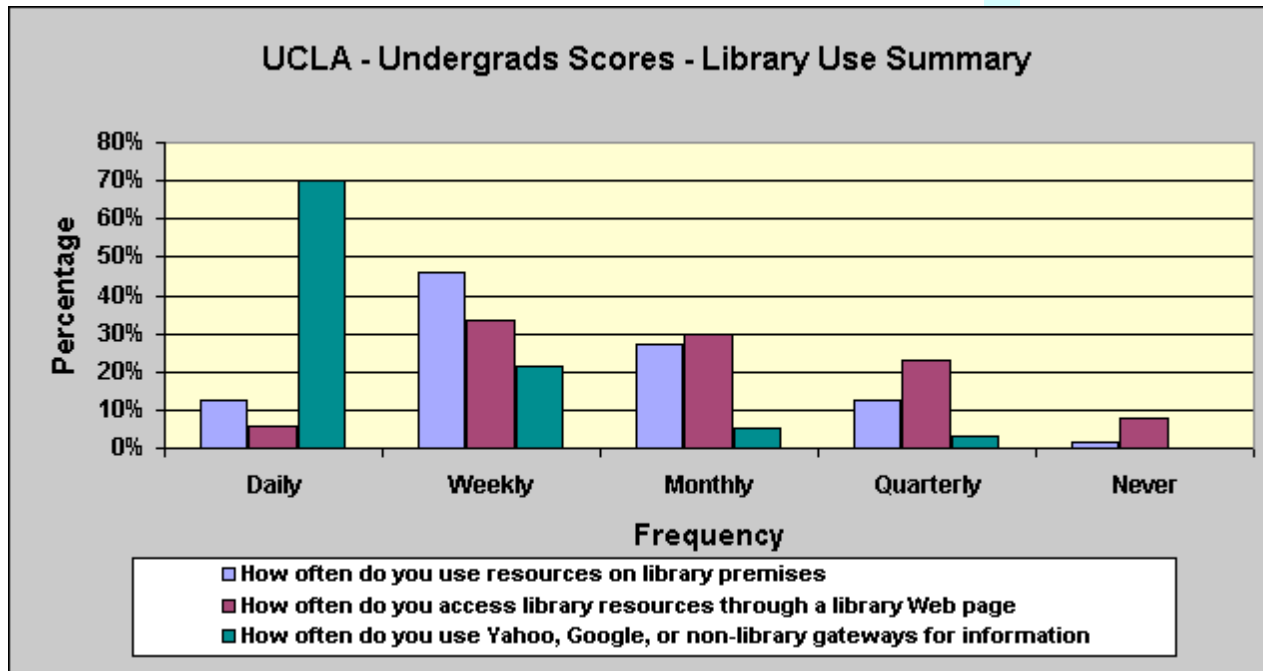

Appendix 5 – UCLA Library Use Data

UCLA Overall							ARL Overall					
Library Use Summary												
Question	Daily	Weekly	Monthly	Quarterly	Never	n	Daily	Weekly	Monthly	Quarterly	Never	n
How often do you use resources on library premises?	82	258	131	74	9	554	3,304	10,357	7,093	589	589	25,176
How often do you use resources on library premises?	14.80%	46.57%	23.65%	13.36%	1.62%		13.12%	41.14%	28.17%	2.34%	2.34%	
How often do you access library resources through a library Web page?	177	201	94	58	24	554	5,780	10,747	5,032	2,371	1,245	25,176
How often do you access library resources through a library Web page?	31.95%	36.28%	16.97%	10.47%	4.33%		22.96%	42.69%	19.99%	9.42%	4.95%	
How often do you use Yahoo, Google, or non-library gateways for information?	385	117	34	10	8	554	15,504	6,247	1,803	819	799	25,176
How often do you use Yahoo, Google, or non-library gateways for information?	69.49%	21.12%	6.14%	1.81%	1.44%		61.58%	24.81%	7.16%	3.25%	3.17%	

UCLA Undergrads							ARL Undergrads					
Library Use Summary												
Question	Daily	Weekly	Monthly	Quarterly	Never	n	Daily	Weekly	Monthly	Quarterly	Never	n
How often do you use resources on library premises?	21	77	45	21	3	167	1,659	4,114	2,474	1,203	136	9,586
How often do you use resources on library premises?	12.57%	46.11%	26.95%	12.57%	1.80%		17.31%	42.92%	25.81%	12.55%	1.42%	
How often do you access library resources through a library Web page?	10	56	50	38	13	167	971	3,861	2,796	1,309	648	9,586
How often do you access library resources through a library Web page?	5.99%	33.53%	29.94%	22.75%	7.78%		10.13%	40.28%	29.17%	13.66%	6.76%	
How often do you use Yahoo, Google, or non-library gateways for information?	117	36	9	5	0	167	5,838	2,537	722	266	221	9,586
How often do you use Yahoo, Google, or non-library gateways for information?	70.06%	21.56%	5.39%	2.99%	0.00%		60.90%	26.47%	7.53%	2.77%	2.31%	